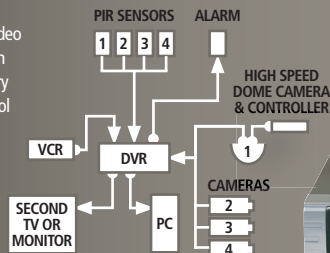

Video surveillance has become one of today's best deterrents against crime. The Labgear range of premium quality products allows you to provide maximum security to your home or business premises

Labgear Quad DVR with Colour Monitor

Record Four Camera Images Simultaneously

Quad DVR with 10.4" (800 x 600) colour LCD monitor • 4 Channel video in / 2 video out • Recording with continuous motion / sensor activation • LCD resolutions 720 x 576 • PC play back software • Power recovery auto record function • Removable HDD (not supplied) • Remote control • USB 2.0 • Size: 400 x 276 x 110 mm.

LAB3586

- 4 CHANNEL DVR
- REMOVABLE HDD
- COLOUR LCD
- REMOTE CONTROL

Accessories

Labgear Professional Camera Body

- Lens not included • 1/3" SONY super colour HAD CCD
- Auto Iris function • Auto electronic shutter • 0.5 Lux @ F1.4 • C/CS lens mount • High S/N ratio more than 48dB
- 130.9 x 55 x 57mm • 12VDC / 150mA

LAB2380

Labgear Camera Lenses

Wide Angle

- 3.5 - 8.0MM FOCAL LENGTH
- ZOOM
- Wt. 102g

LAB7751

- Vari-focal Iris • f1.4 • Lens (video drive)
- 1/3" image format • CS mount • M.O.D 0.1m

Zoom

- 6.0 - 15MM FOCAL LENGTH
- ZOOM
- Wt. 133g

LAB7752

Labgear Colour CCD Bullet Camera

1. 1/4" Sony Colour Super HAD CCD with f3.6mm/F2.0 lens
2. Min. illumination 0.8 Lux • 400 TVL
   - Auto Gain control • Bracket included

LAB2388

Labgear Housing Mounting Bracket

- Aluminium construction
- Length 280mm
- 360 degree swivel
- 110 degree tilt angle
- 5 Kg Max. Load

LAB5207

Labgear 30m Extension Kit

- 30m Video & Power cable
- Comes with connectors and coupler

LABEXKIT

Labgear 20m Universal Installation Kit

- 20m Video & Power cable
- Comes with connectors and coupler
- 1 Amp power supply
- Suitable for most camera installations